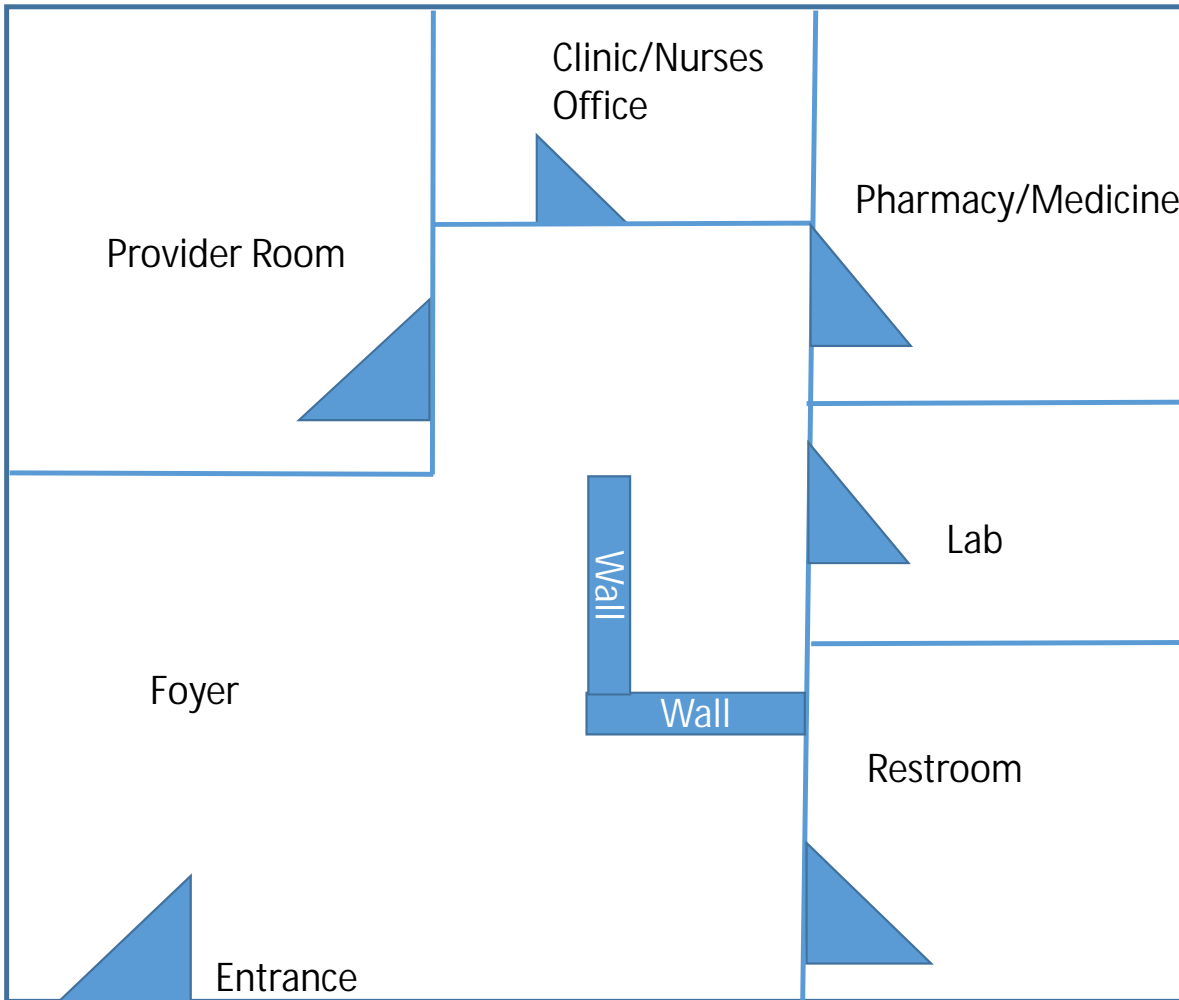

White House  
111 Meadows Rd  
White House, TN

Nurse Office

Lab Room

Mech.  
Rm

Hunt Club  
1531 Hunt Club Blvd  
Suite 304  
Station Camp/Gallatin, TN

Shafer  
240 Albert Gallatin Ave  
Gallatin, TN

Westmoreland  
4128 Hawkins Dr  
Westmoreland, TN