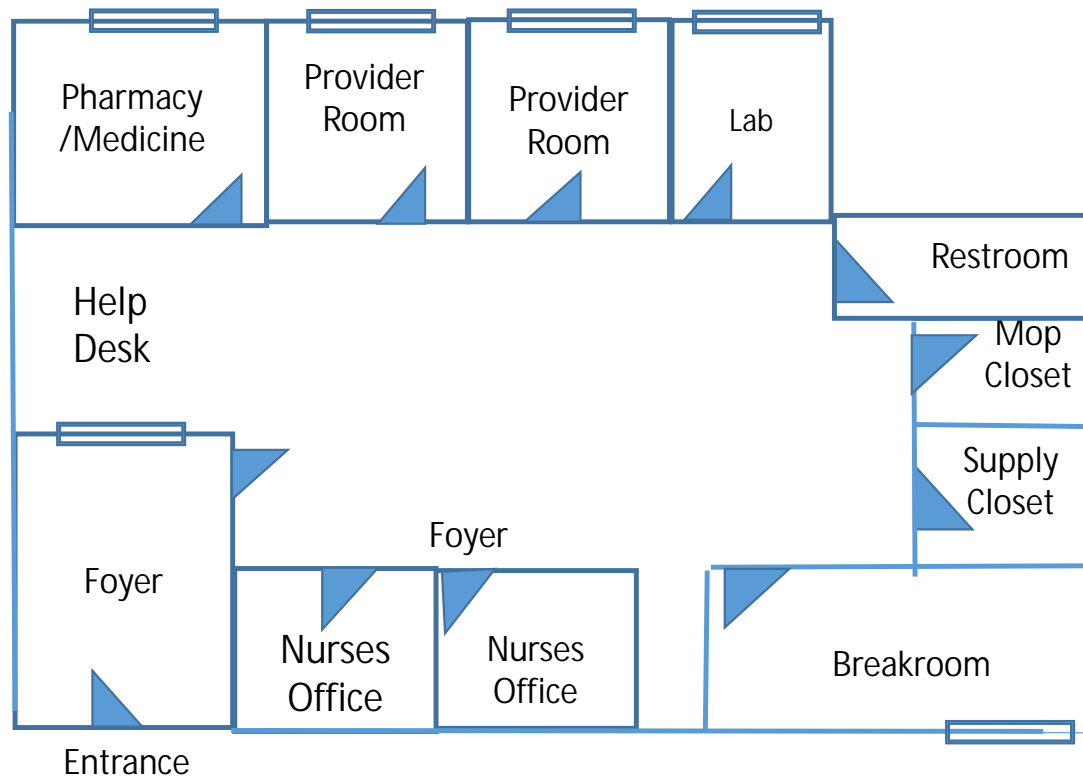

White House  
111 Meadows Rd  
White House, TN

Nurse Office

Lab Room

Mech.  
Rm

Hunt Club  
1531 Hunt Club Blvd  
Suite 304  
Station Camp/Gallatin, TN

Shafer  
240 Albert Gallatin Ave  
Gallatin, TN

Westmoreland  
4128 Hawkins Dr  
Westmoreland, TN