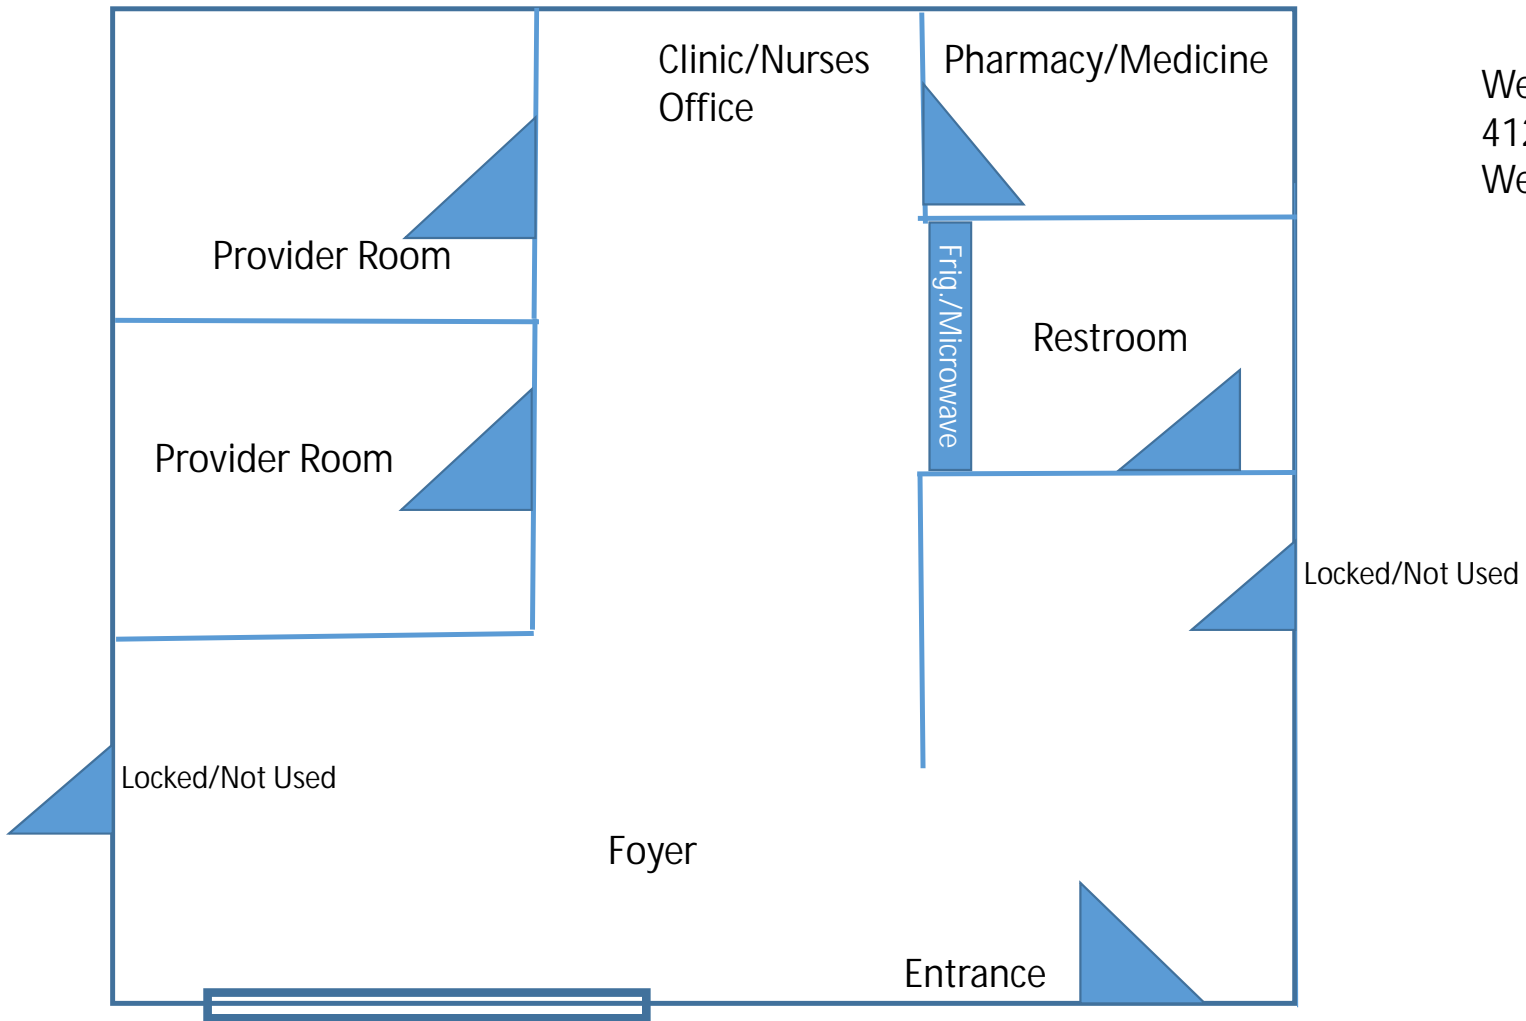

White House  
111 Meadows Rd  
White House, TN

Nurse Office

Lab Room

Mech.  
Rm

Hunt Club  
1531 Hunt Club Blvd  
Suite 304  
Station Camp/Gallatin, TN

Shafer  
240 Albert Gallatin Ave  
Gallatin, TN

Westmoreland  
4128 Hawkins Dr  
Westmoreland, TN