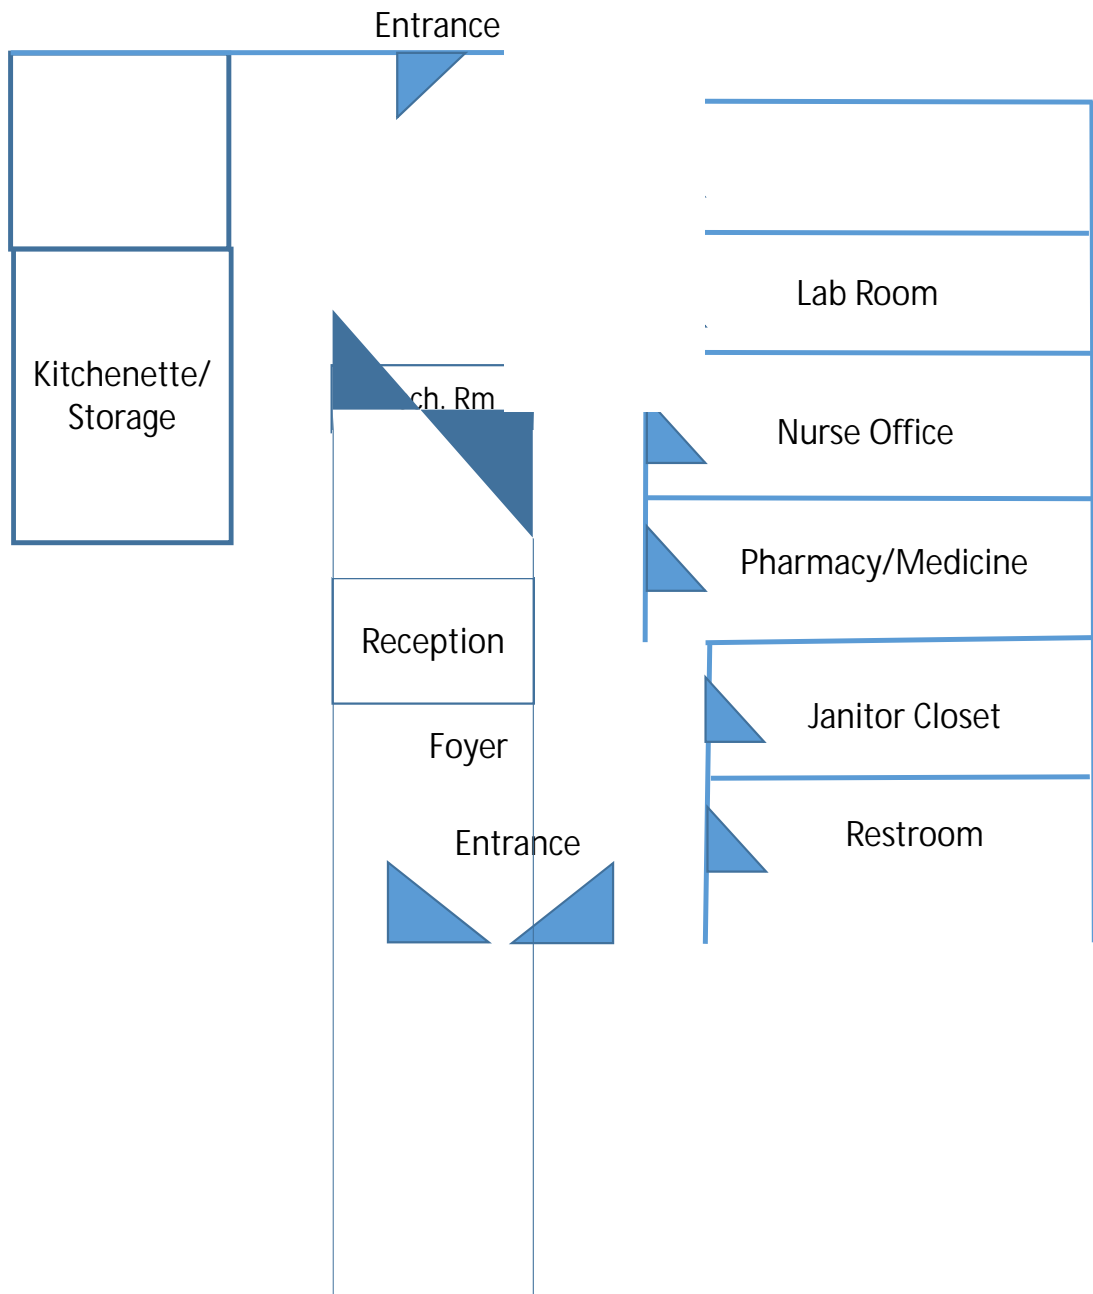

White House  
111 Meadows Rd  
White House, TN

Nurse Office

Lab Room

Mech.  
Rm

Hunt Club  
1531 Hunt Club Blvd  
Suite 304  
Station Camp/Gallatin, TN

Shafer  
240 Albert Gallatin Ave  
Gallatin, TN

Westmoreland  
4128 Hawkins Dr  
Westmoreland, TN